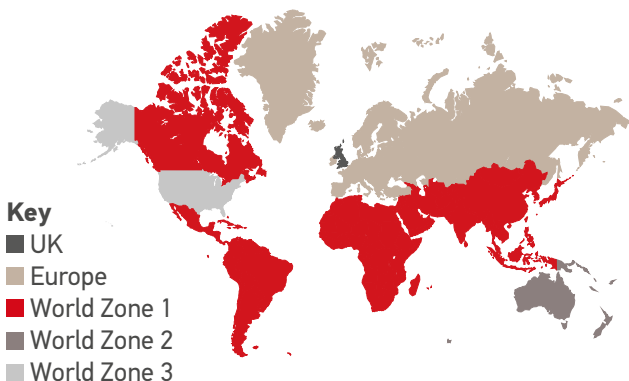

Please note Singapore is in World Zone 2. USA is in World Zone 3.

*Excludes items sent from Northern Ireland to the EU.

For a full list of country destinations by zone, please go to royalmail.com/world-zones